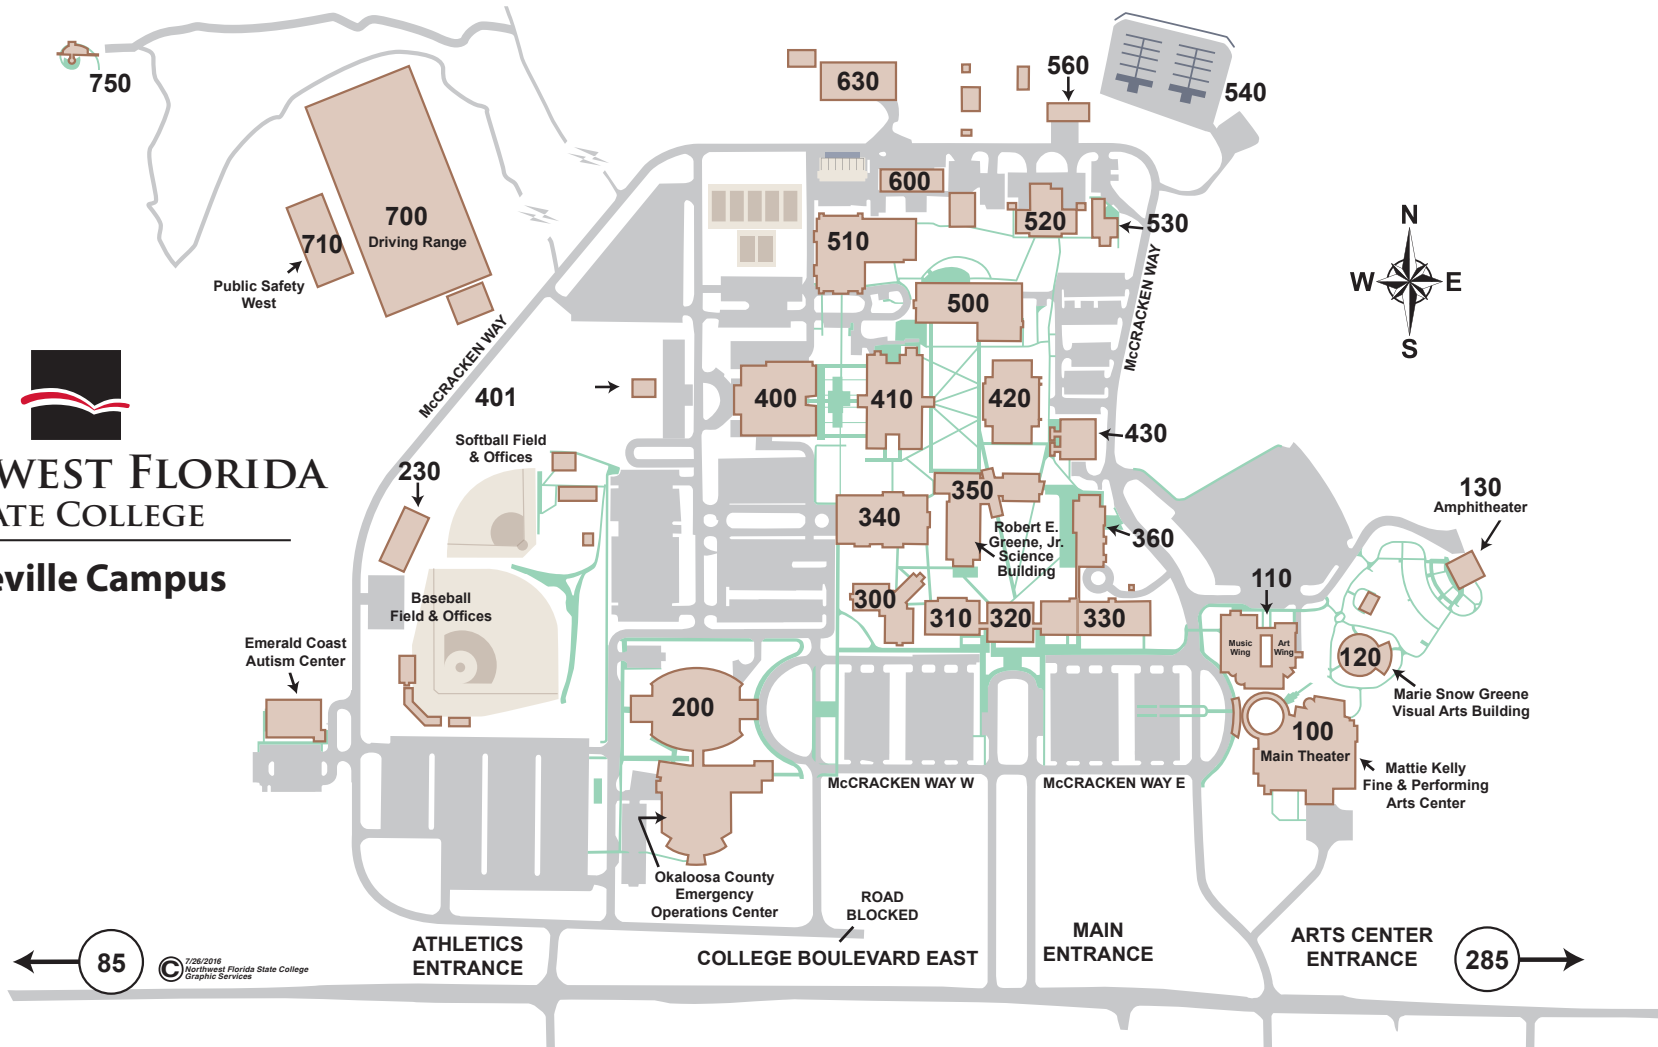

**NORTHWEST FLORIDA  
STATE COLLEGE**

---

**Niceville Campus**

← 85      © 7/26/2016 Northwest Florida State College Graphic Services      ATHLETICS ENTRANCE      COLLEGE BOULEVARD EAST      MAIN ENTRANCE      ARTS CENTER ENTRANCE      285 →

**KEY**

**Classroom Sites**

Business and Computer Science .....	360
Classroom Building .....	330
Collegiate High School .....	340
Engineering Technology .....	310
English/Communications, Social Sciences .....	420
Gallimore Center for Healthcare Education .....	420
Kay Litke Culinary Greenhouse .....	401
Mary Lou O'Connor Child Development & Education Center .....	530
Mathematics .....	300
Mattie Kelly Fine & Performing Arts Center .....	100-130
Public Safety East .....	510
Public Safety West, Driving Range, Firefighter Training Range .....	700-710
Public Safety Firing Range .....	540
Robert E. Greene, Jr. Science Building .....	350

**Classroom Sites (continued)**

Teacher Education .....	300
Welding/Manufacturing .....	560
Wellness Classrooms .....	200

**Sports Complex**

Raider Arena .....	200
Indoor Practice Facility .....	230

**Student Resources**

Bookstore .....	410
Cafeteria .....	400
Continuing Education .....	400
Myers Learning Resources Center (Library) .....	500
• Accommodation Resource Center	
• Learning Commons (Tutoring)	
• Veterans Success Center	